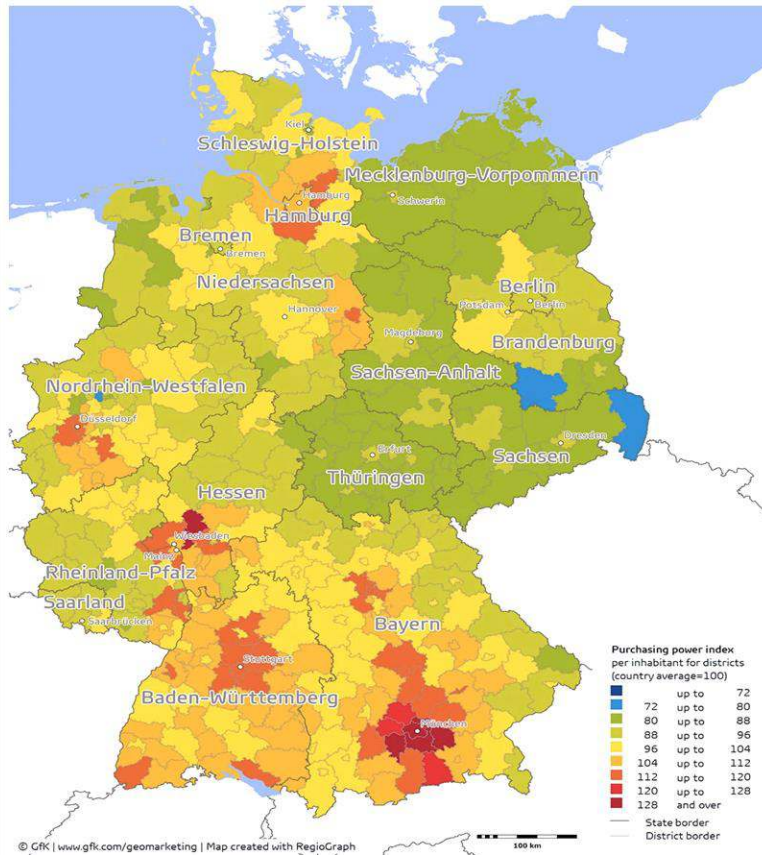

GfK Purchasing Power Germany 2019

MILTENBERG

0.13 million inhabitants
within a radius of 30 min.

1.5 million inhabitants
within a radius of 60 min.

2.1 million inhabitants
within a radius of 90 min.

Miltenberger Outlet Center Location

FRANKFURT

75 km away
50 min drive

ASCHAFFENBURG

45 km away
35 min drive

WÜRZBURG

70 km away
60 min drive

Miltenberger Outlet Center Brands

**KARL
LAGERFELD**