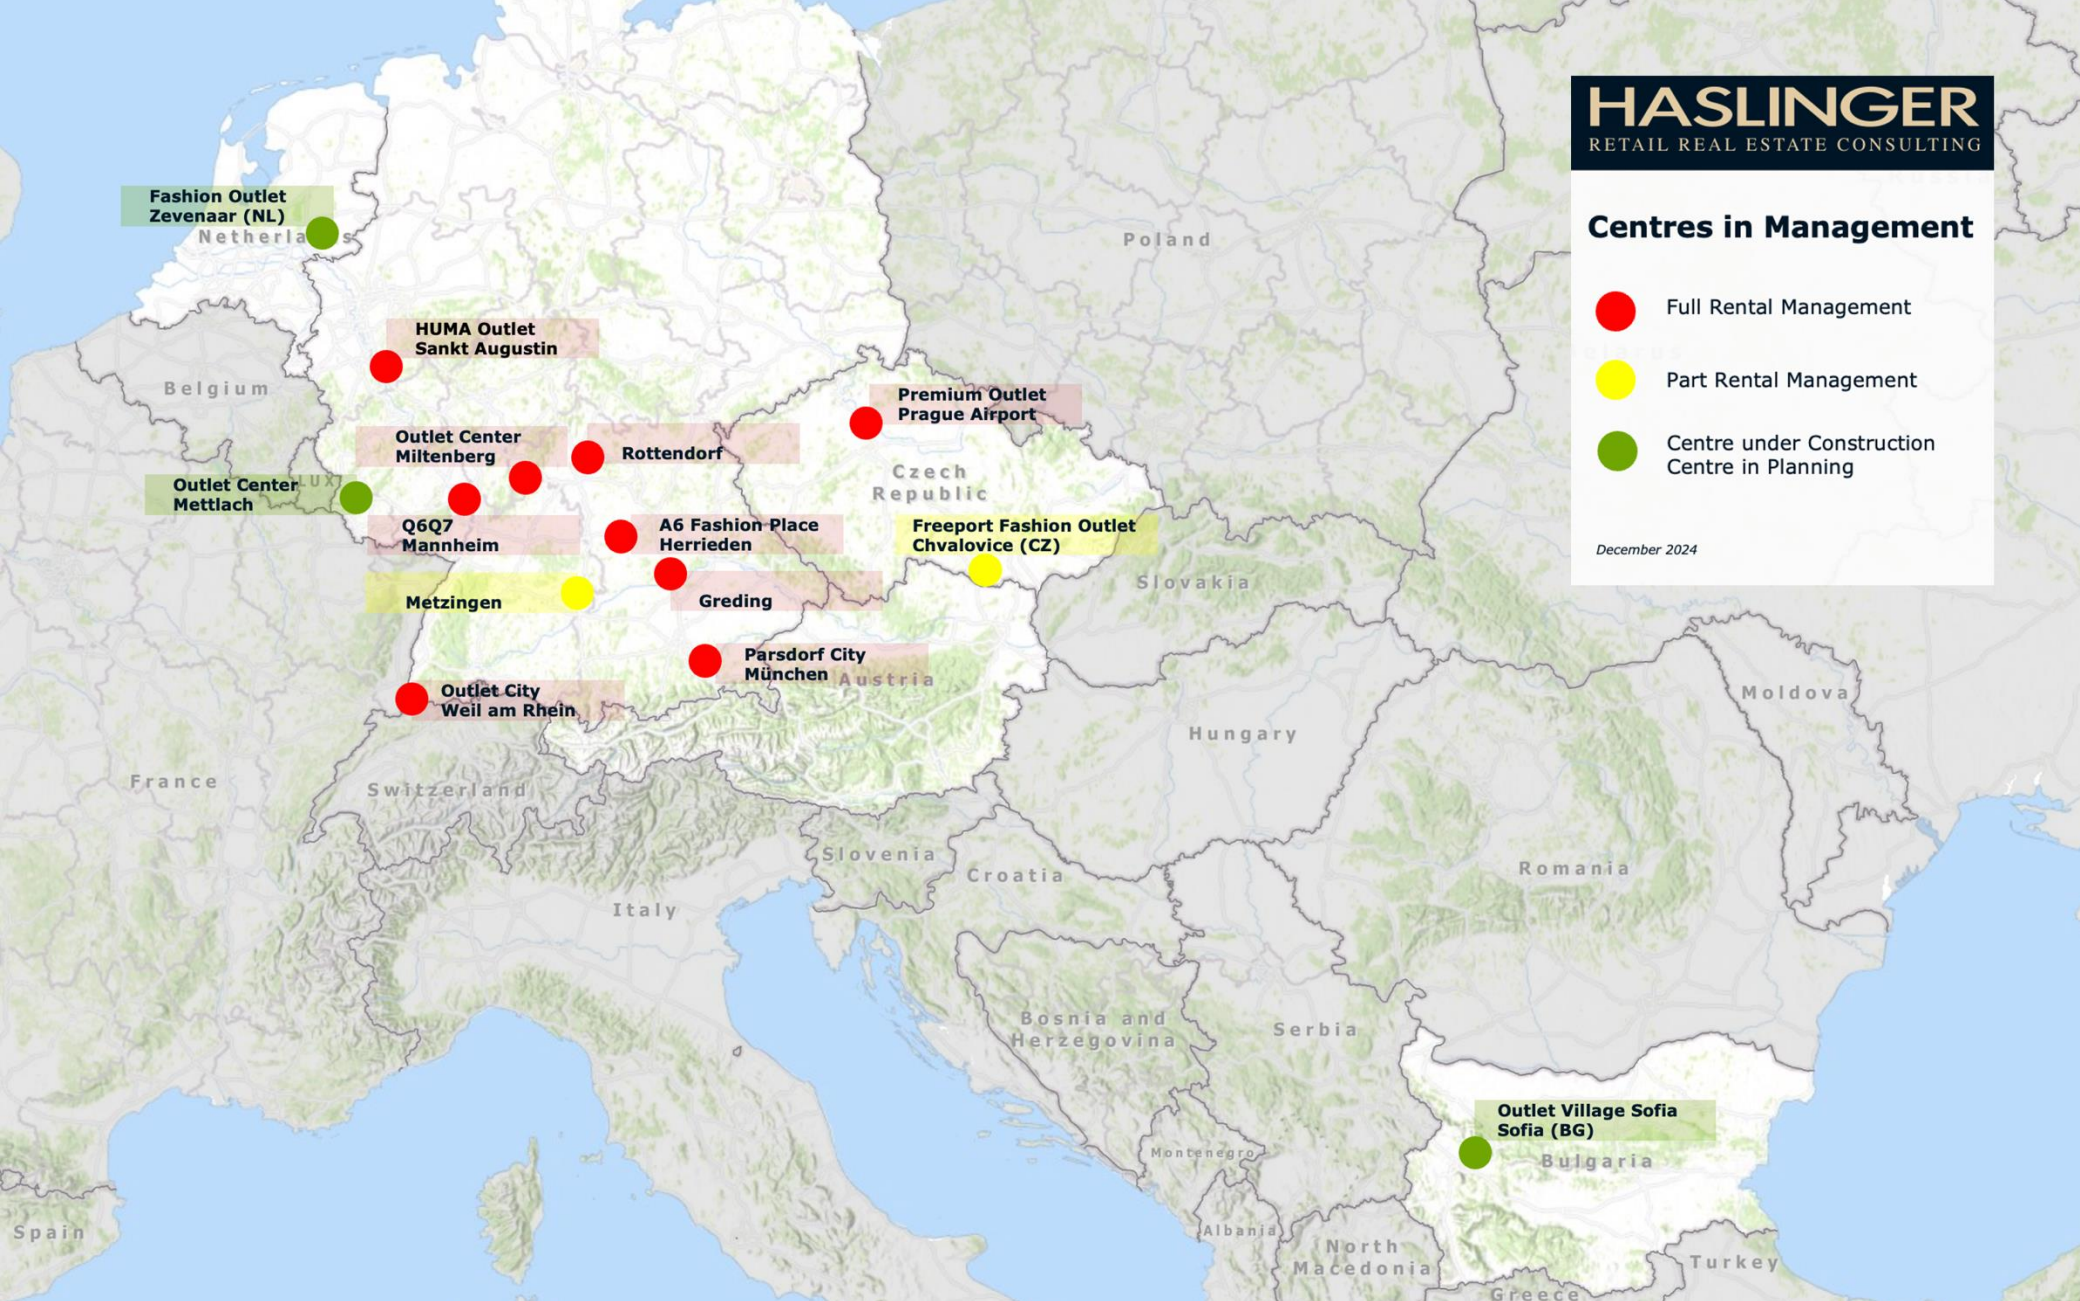

Centres in Management

- Full Rental Management
- Part Rental Management
- Centre under Construction
  Centre in Planning

December 2024