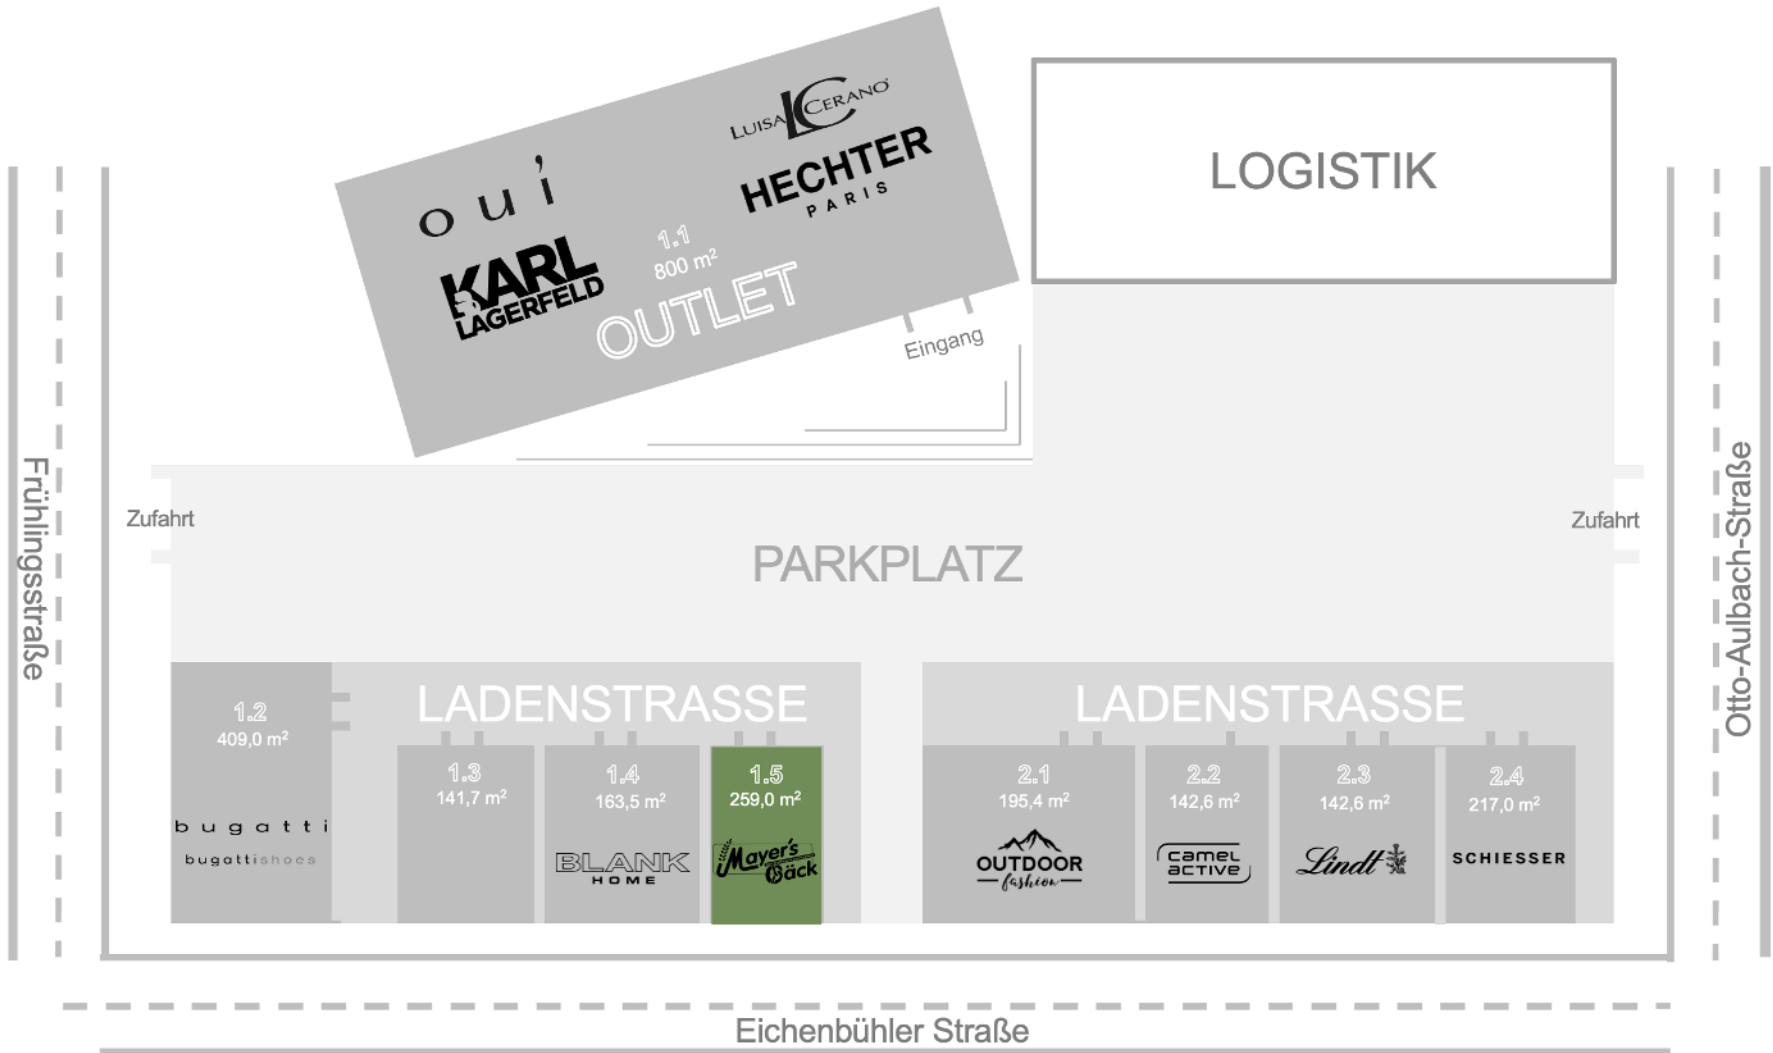

- TRADING
- SIGNED
- ISH
- NEGOTIATION
- CATERING

For internal use only!
March 2024