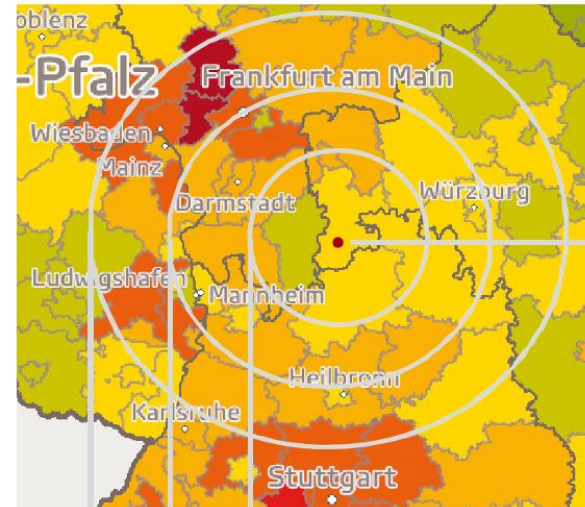

GfK Purchasing Power Germany 2019

MILTENBERG

0.13 million inhabitants
within a radius of 30 min.

1.5 million inhabitants
within a radius of 60 min.

2.1 million inhabitants
within a radius of 90 min.

Miltenberger Outlet Center Location

FRANKFURT

75 km away
50 min drive

ASCHAFFENBURG

45 km away
35 min drive

WÜRZBURG

70 km away
60 min drive

Miltenberger Outlet Center Brands

**KARL
LAGERFELD**