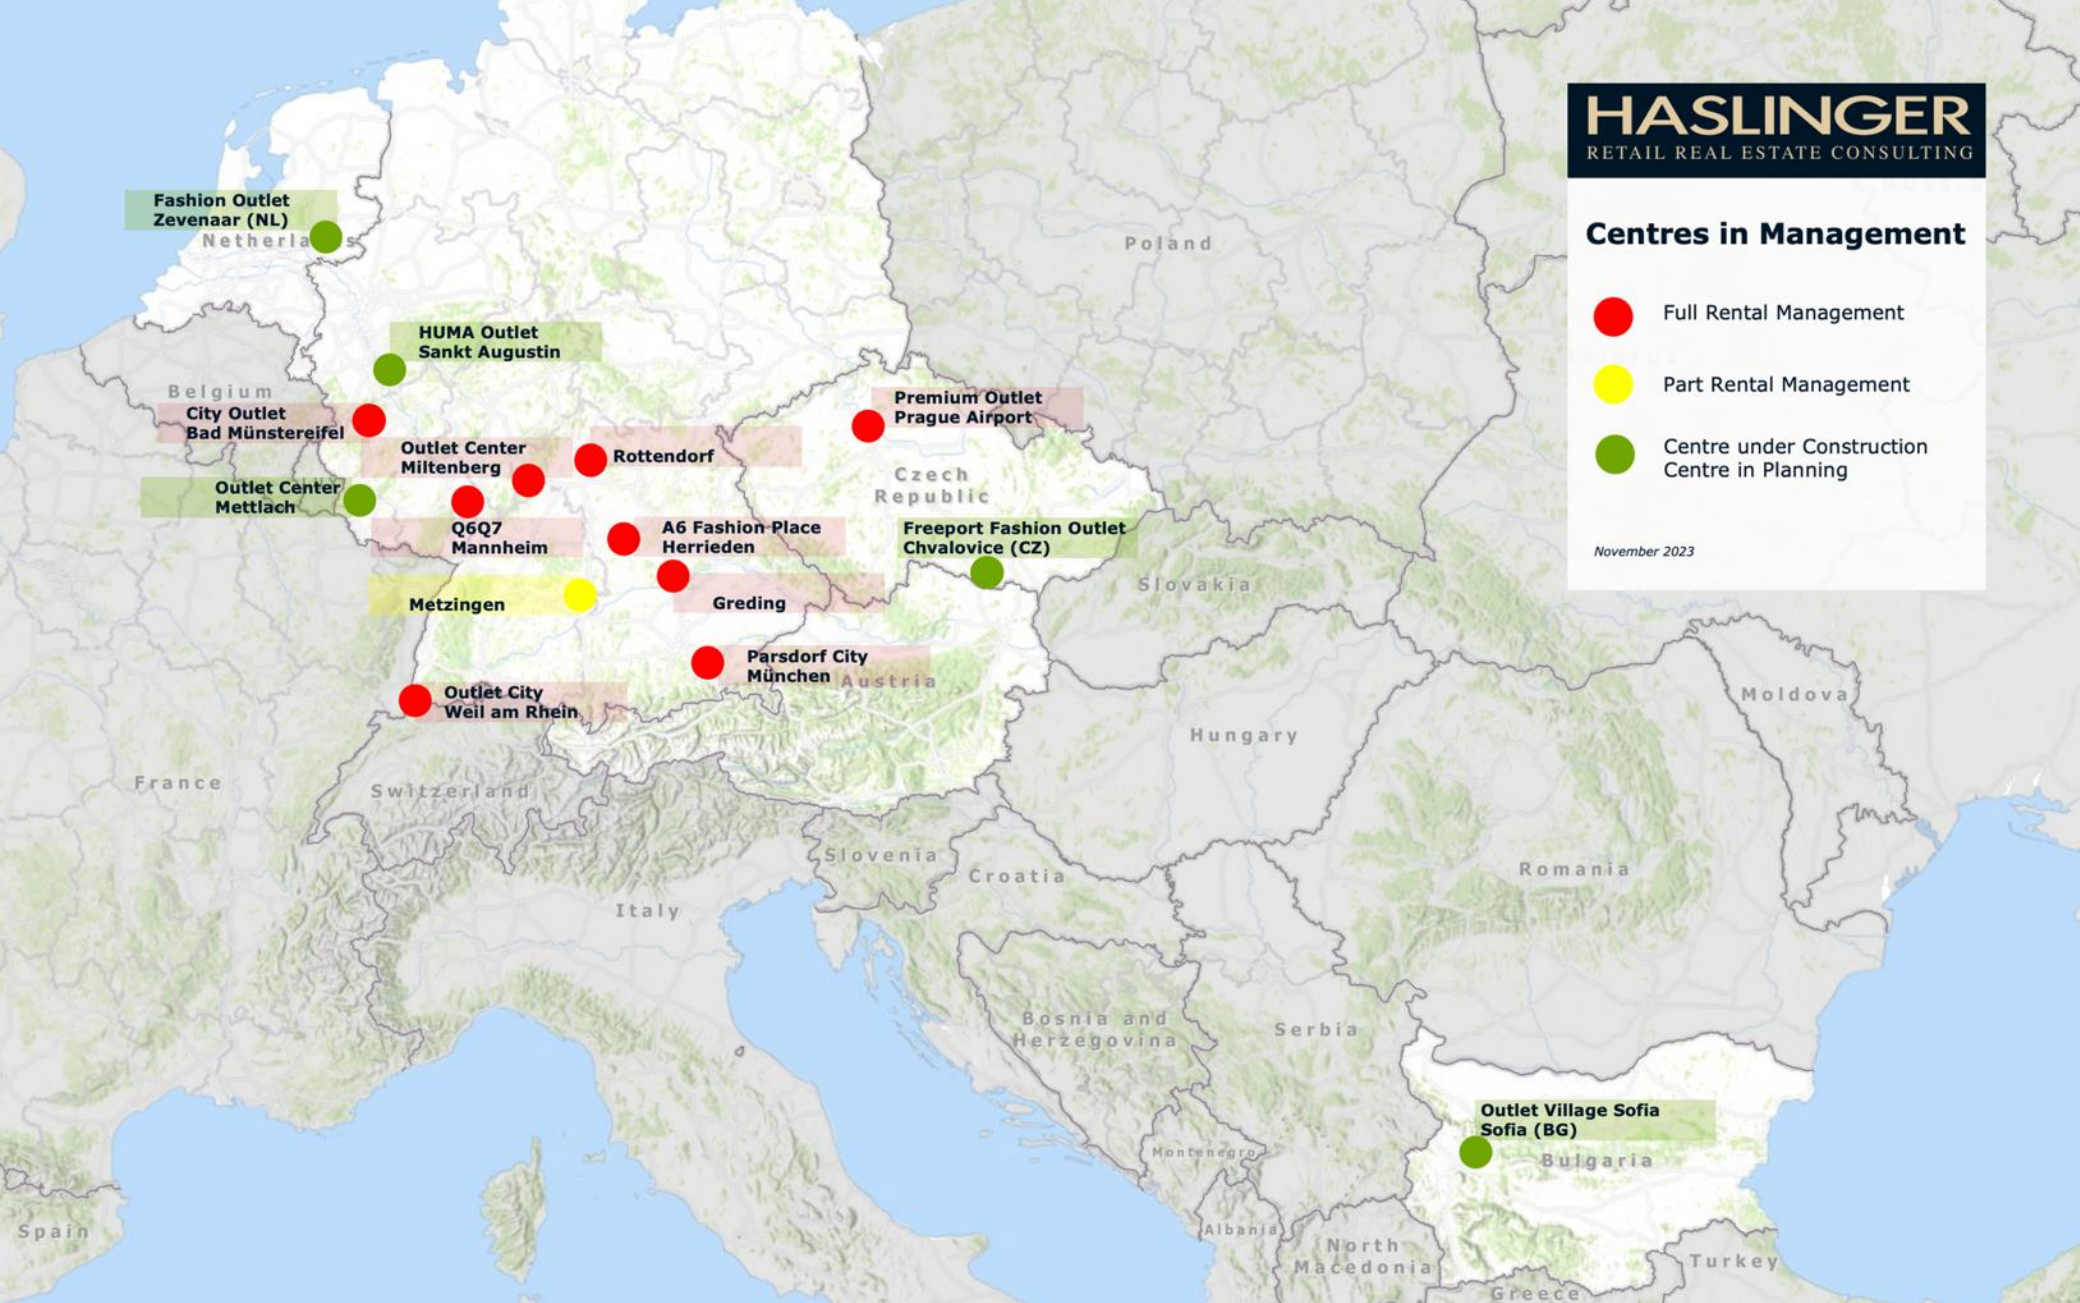

Centres in Management

- Full Rental Management
- Part Rental Management
- Centre under Construction
  Centre in Planning

November 2023