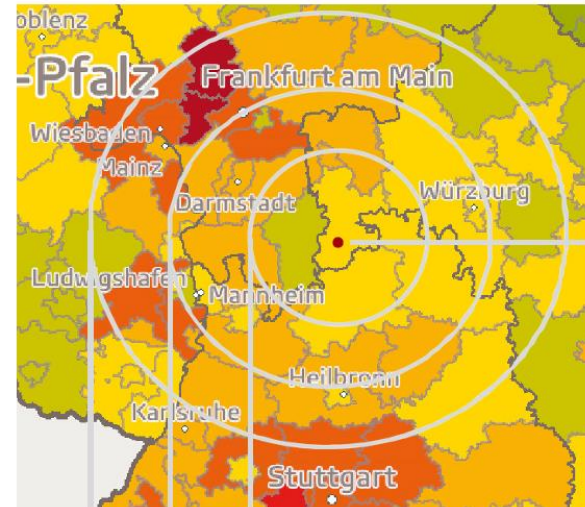

MILTENBERG

0.13 million inhabitants
within a radius of **30 min.**

1.5 million inhabitants
within a radius of **60 min.**

2.1 million inhabitants
within a radius of **90 min.**

Miltenberger Outlet Center Location

FRANKFURT

75 km away
50 min drive

ASCHAFFENBURG

45 km away
35 min drive

WÜRZBURG

70 km away
60 min drive

Miltenberger Outlet Center

Brands