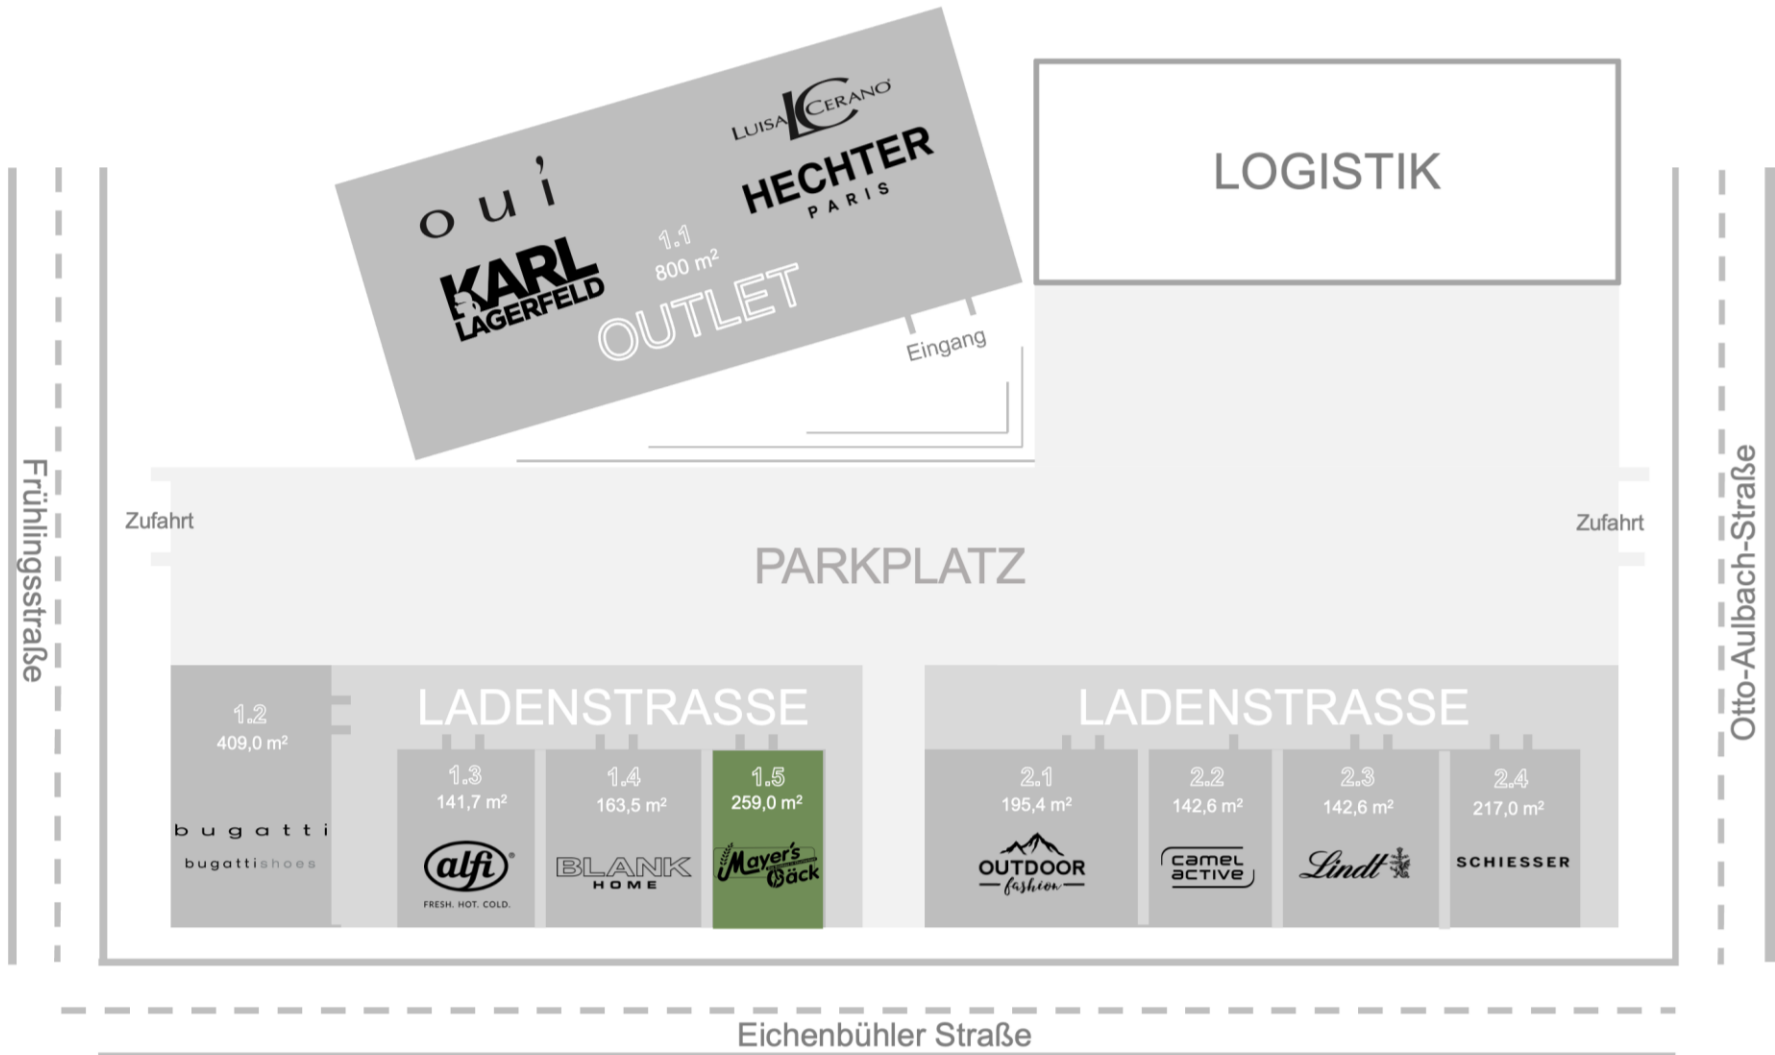

FRANKFURT

75 km away
50 min drive

ASCHAFFENBURG

45 km away
35 min drive

WÜRZBURG

70 km away
60 min drive

Miltenberger Outlet Center

Brands

SCHIESSER

Lindt 

BLANK
HOME

Mayer's
Das Brotzeits in Chirfanken
Back

TRADING

SIGNED

NEGOTIATION

CATERING

For internal use only!
Nov 2023

Miltenberger Outlet Center

View plan

Ansicht Norden

Ansicht Süden

Ansicht Osten

Ansicht Westen

Miltenberger Outlet Center Tourism