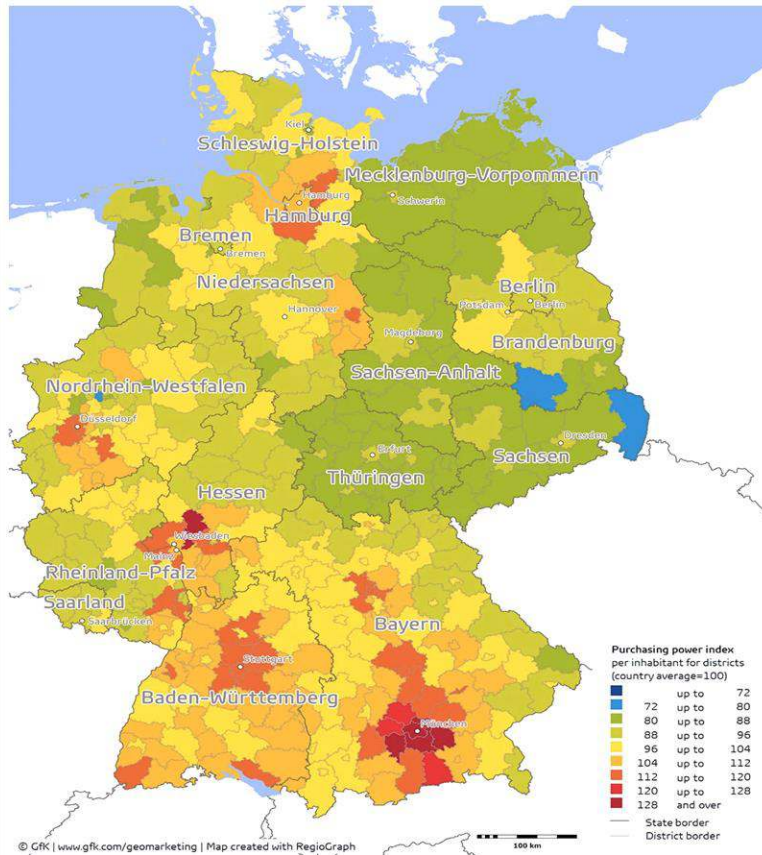

HASLINGER
RETAIL REAL ESTATE CONSULTING

MILTENBERGER
OUTLET // CENTER

JAN 2024

HASLINGER
RETAIL REAL ESTATE CONSULTING

MILTENBERGER
OUTLET // CENTER

Miltenberger Outlet Center Catchment area

GfK Purchasing Power Germany 2019

MILTENBERG

0.13 million inhabitants
within a radius of **30 min.**

1.5 million inhabitants
within a radius of **60 min.**

2.1 million inhabitants
within a radius of **90 min.**

Miltenberger Outlet Center Location

FRANKFURT

75 km away
50 min drive

ASCHAFFENBURG

45 km away
35 min drive

WÜRZBURG

70 km away
60 min drive

Miltenberger Outlet Center

Brands